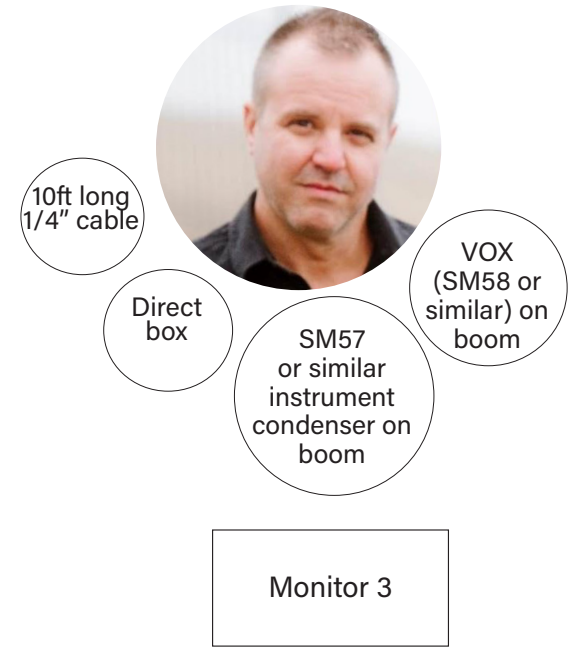

Hanneke Cassel with Tristan Clarridge and Christopher Lewis stage plot

Tristan: cello (stage right)

Hanneke: fiddle (center stage)

Christopher Lewis: guitar (stage left)

Channel List

Input	Instrument	Mic/Line required
1	Tristan cello	XLR +48v
2	Tristan vocal	vocal mic on boom
3	Hanneke fiddle	XLR +48v
4	Hanneke vocal	vocal mic on boom
5	Christopher guitar	1/4" & direct box
6	Christopher guitar	SM57 or similar
7	Christopher vocal	vocal mic on boom

A sound engineer and professional quality PA system should be supplied.

Monitors - Three, with three separate mixes.

Please provide a piano bench or drum throne, AND if possible, 8-12 inch riser - minimum size 3 feet by 4.5 feet