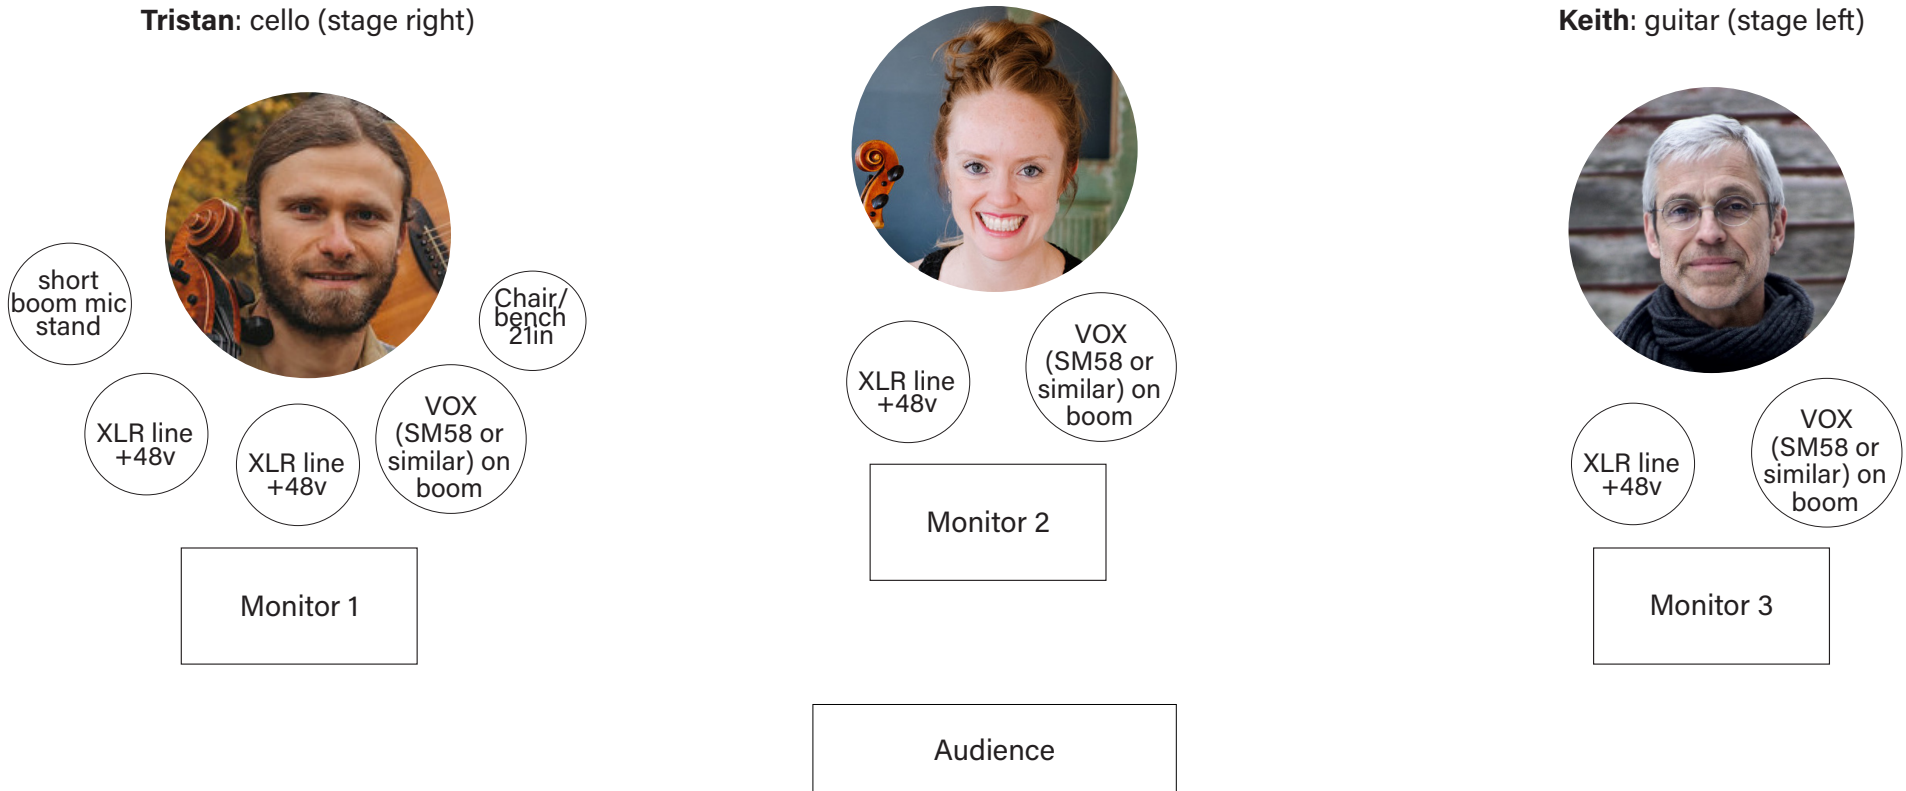

# Hanneke Cassel with Tristan Clarridge and Keith Murphy stage plot

**Hanneke:** fiddle (center stage)

**Tristan:** cello (stage right)

**Keith:** guitar (stage left)

A sound engineer and professional quality PA system should be supplied.

Monitors - Three, with three separate mixes.

## Channel List

Input	Instrument	Mic/Line
1	Tristan cello	XLR +48v
2	Tristan cello	XLR +48v
3	Tristan vocal	vocal mic on boom
4	Hanneke fiddle	XLR +48v
5	Hanneke vocal	vocal mic on boom
6	Keith guitar	XLR +48v
7	Keith vocal (singing)	vocal mic on boom